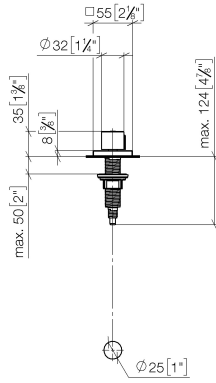

**Strainer waste with control handle - Brushed Platinum**

LOT

10 711 970

- control for single basin
- including adapter for Bowden cable

Fits LOT

	Brushed Platinum	10 711 970-06
	Chrome	10 711 970-00
	Platinum	10 711 970-08
	Durabress (23kt Gold)	10 711 970-09
	Dark Chrome	10 711 970-19
	Brushed Durabress (23kt Gold)	10 711 970-28
	Matte Black	10 711 970-33
	Brushed Champagne (22kt Gold)	10 711 970-46
	Champagne (22kt Gold)	10 711 970-47
	Brushed Chrome	10 711 970-93
	Brushed Dark Platinum	10 711 970-99

10 711 970

mm [inches]

10 711 970

Parts for other finishes can be found here: [Chrome](#)

**Spare parts list**

No.	Item Number	Name	Quantity used	Delivery time
1	09 20 97 030-06	handle	1	10
2	90 12 12 002 00 90	fixing cap	1	2
3	09 27 87 007-06	rosette	1	10
4	90 14 10 043 00 90	seal	1	2
5	09 14 10 042 90	seal	1	2
6	09 29 06 087-06	spindle	1	-
Spare part can no longer be ordered, please order the replacement item				
7	04 30 01 029 00 90	adaptor	1	2
8	09 24 03 175 90	adaptor	1	2
9	09 11 10 073-07	connection	1	30
10	09 11 10 074-07	connection	1	30
11	09 11 10 079-07	connection	1	30
12	09 30 11 087 90	disc	1	2
13	09 23 30 024-07	nut	1	30